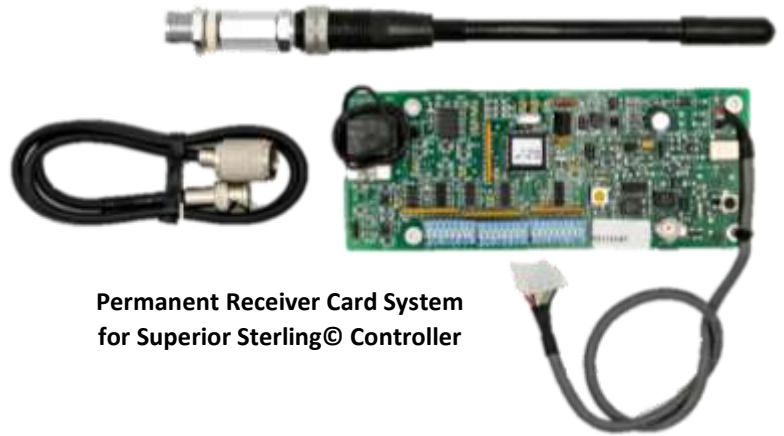

Permanent Receiver Card for Superior Sterling® Controllers

Designed specifically for the Superior Sterling® controller, this permanent receiver card is the ideal addition to your Superior Sterling® controller. Easy installation and simple operation make it the commercial contractors ultimate labor-saving solution for wireless controller operation. The receiver card allows the operator to control operation at any time without having to approach the controller. The TRC Commander Transmitter is the only transmitter designed to operate Remote Control Technology's permanent receiver cards. The TRC Commander Transmitter is a completely portable professional grade wireless transmitter. Backed by a ONE YEAR limited warranty, Remote Control Technology's permanent receiver cards are designed to provide the irrigation professional with years of trouble free service.

Permanent Receiver Card System
for Superior Sterling® Controller

TRC Commander Transmitter is the most popular transmitter in the irrigation industry. With a transmitting power of 2 Watts, and the capability of 5 miles range*, The Commander Transmitter is an invaluable tool for any irrigation professional.