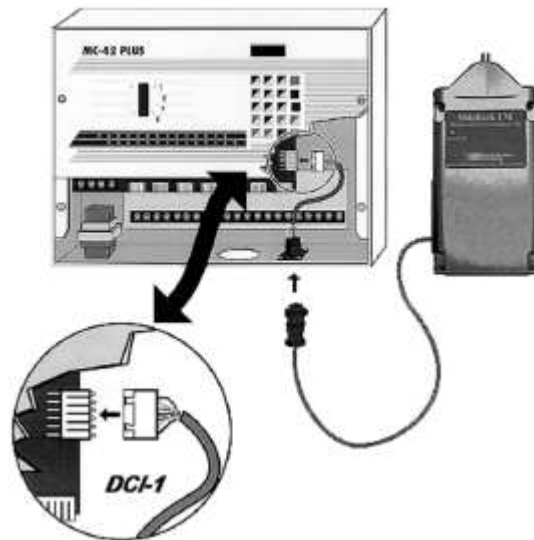

#### Automatic Safety Shut Down

Automatically turns off stations after 20 minutes.

#### Illuminated Power on Indicator

Green Power on LED.

Sidekick System for Irritrol® Dial & MC Controllers

### System Contents