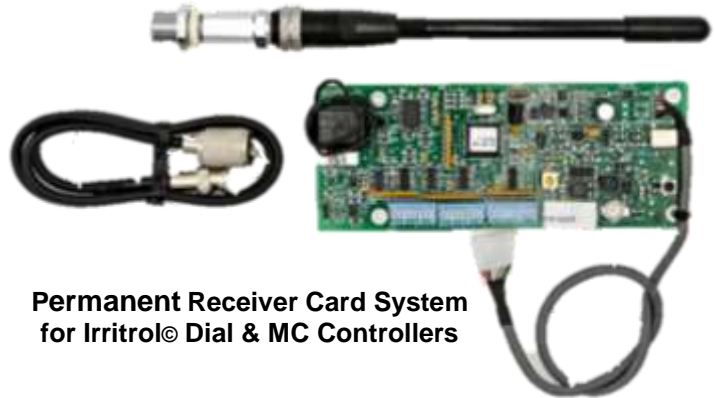

Permanent Receiver Card for Irritrol® Dial & MC Controllers

Designed specifically for the Irritrol® Dial or MC controller, this permanent receiver card is the ideal addition to your Irritrol® Dial or MC controller. Easy installation and simple operation make it the commercial contractors ultimate labor-saving solution for wireless controller operation. The receiver card allows the operator to control operation at any time without having to approach the controller. The TRC Commander Transmitter is the only transmitter designed to operate Remote Control Technology's permanent receiver cards. The TRC Commander Transmitter is a completely portable professional grade wireless transmitter. Backed by a ONE YEAR limited warranty, Remote Control Technology's permanent receiver cards are designed to provide the irrigation professional with years of trouble free service.

**Permanent Receiver Card System
for Irritrol® Dial & MC Controllers**

TRC Commander Transmitter is the most popular transmitter in the irrigation industry. With a transmitting power of 2 Watts, and the capability of 5 miles range*, The Commander Transmitter is an invaluable tool for any irrigation professional.