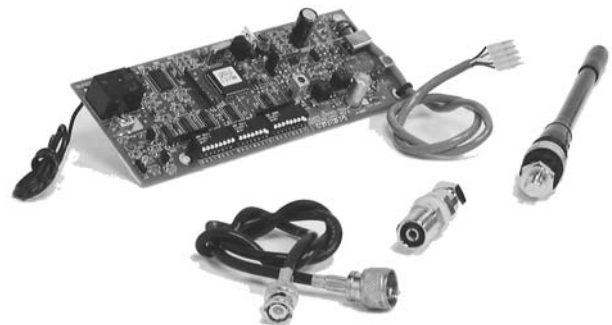

Permanent Receiver Card for Superior Sterling[®] Controllers PN: 01066

Designed specifically for the Superior Sterling[®] controller, this permanent receiver card is the ideal addition to your Superior Sterling[®] controller. Easy installation and simple operation make it the commercial contractors ultimate labor saving solution for wireless controller operation. The receiver card allows the operator to control operation at any time without having to approach the controller. The TRC Commander Transmitter is the only transmitter designed to operate TRC Irrigation Remotes permanent receiver cards. The TRC Commander Transmitter is a completely portable professional grade wireless transmitter. Backed by a THREE YEAR limited warranty, TRC Irrigation Remotes permanent receiver cards are designed to provide the irrigation professional with years of trouble free service.

Permanent Receiver Card System for Superior Sterling[®] controller PN: 01066

TRC Commander Transmitter is the most popular transmitter in the irrigation industry. With a transmitting power of 2 Watts, and the capability of 5 miles range*, The Commander Transmitter is an invaluable tool for any irrigation professional.